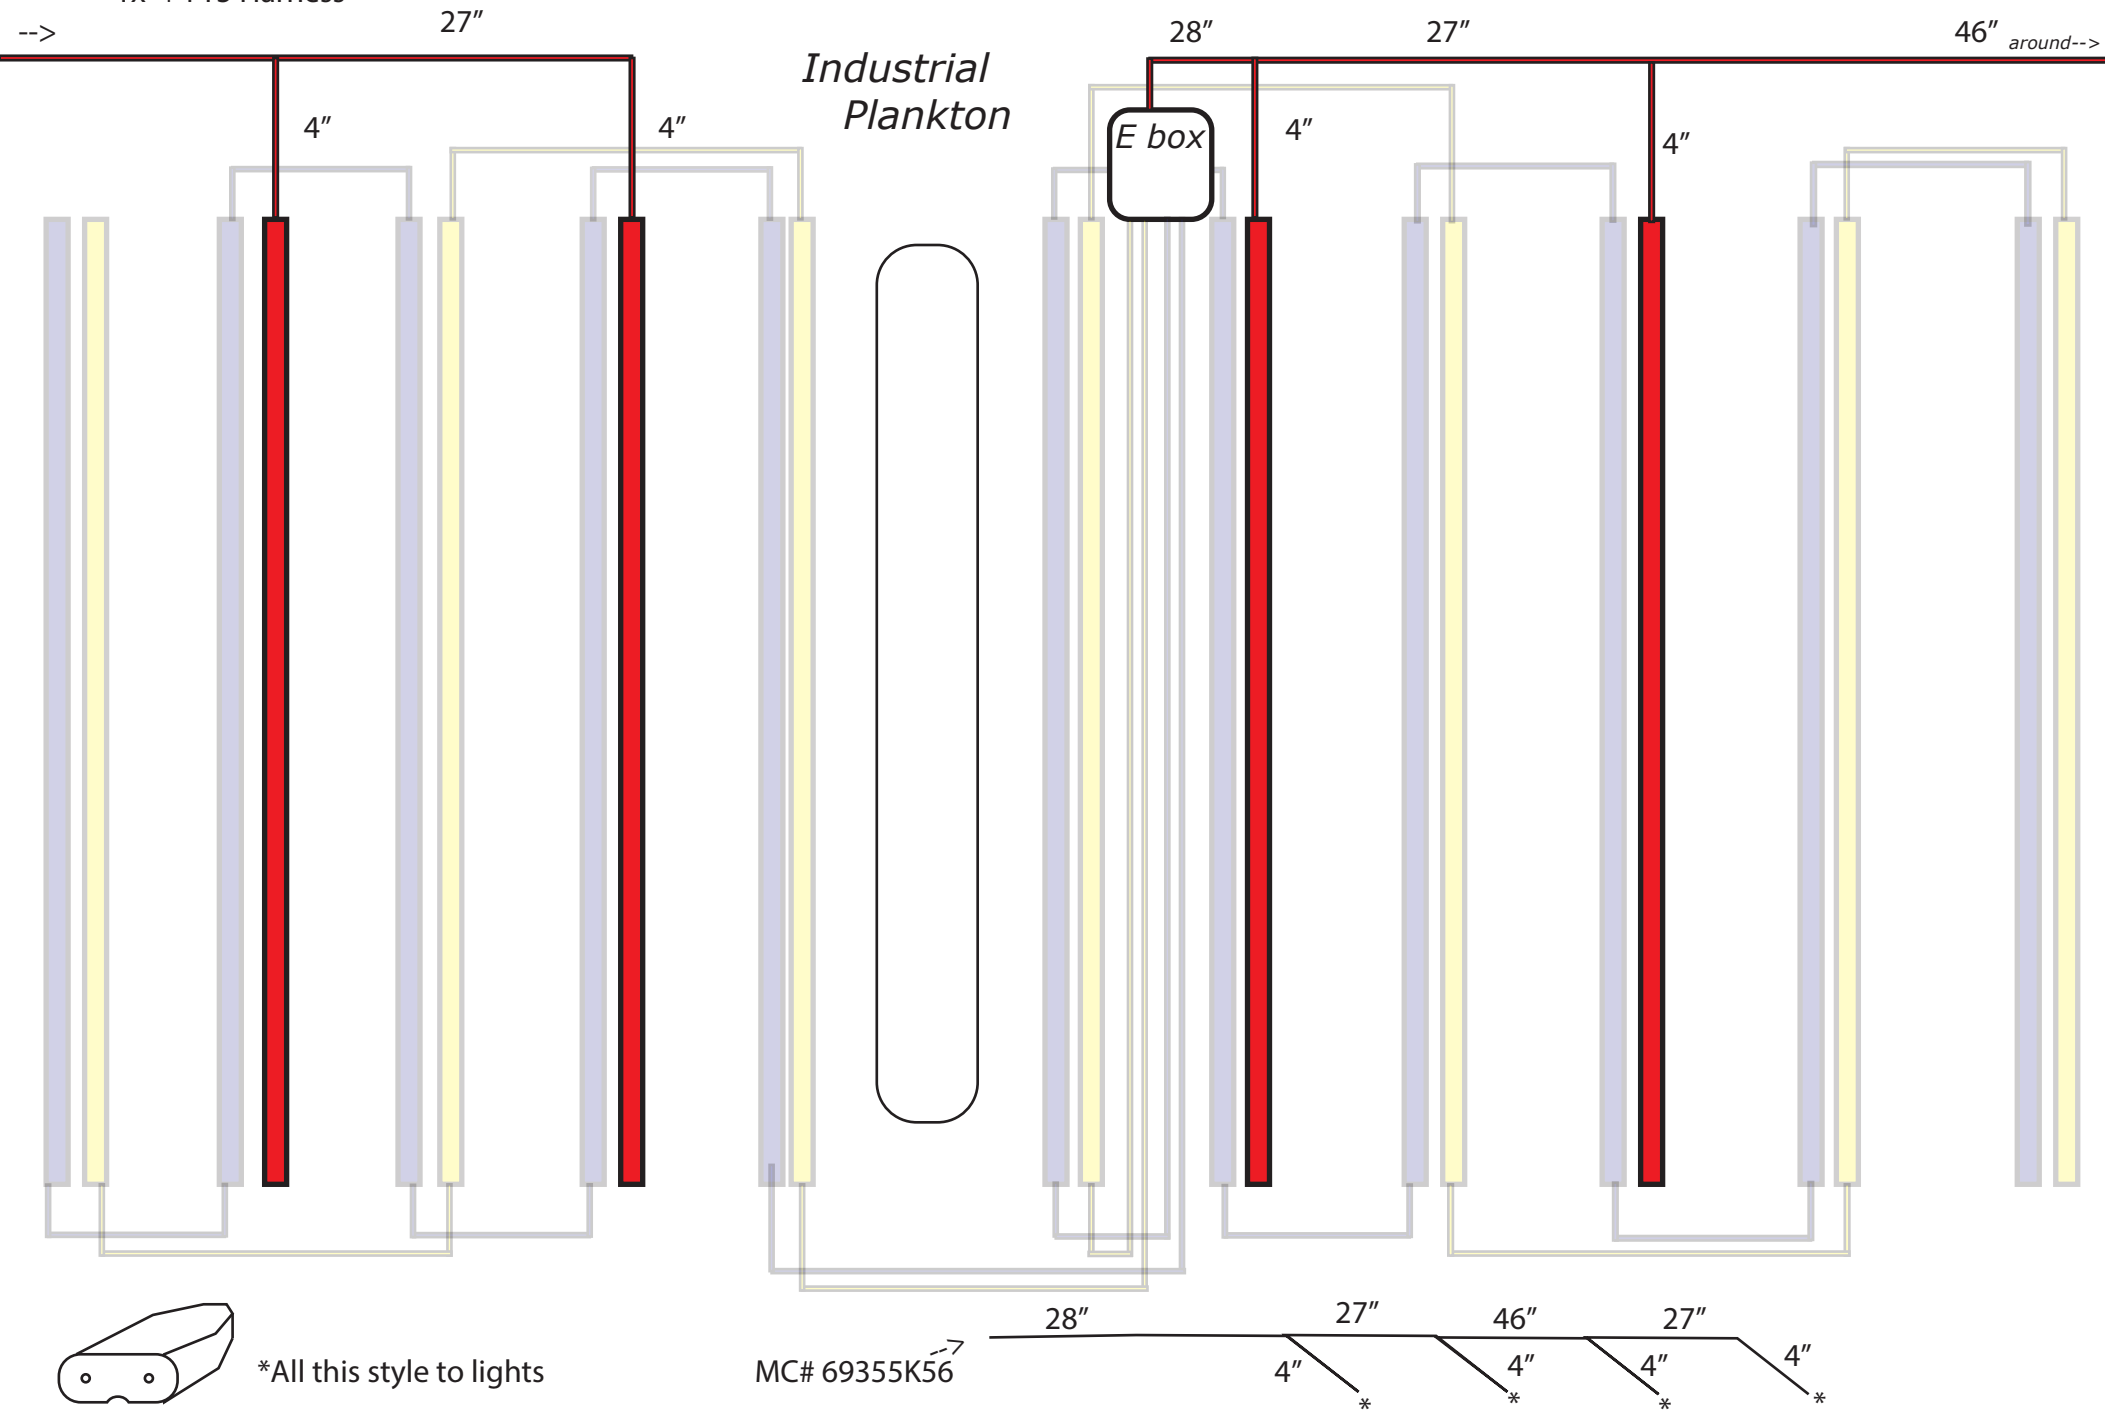

- Parts: 2x T5HO Bulb 2,700K (P1090)
- 2x T5HO Bulb 10,000 K (P1011)
- 4x T5HO Ballast (P1016)
- 1x +4 T5 Harness

+4 T5 Wiring Diagram PBR 1000L, November 13, 2015

*All this style to lights

**alternate bulb colour